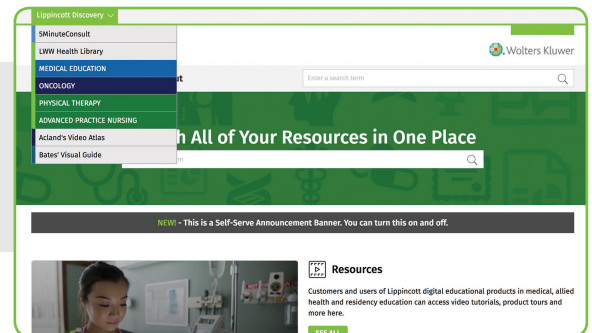

Lippincott Discovery

Search all of your resources in one place.

Lippincott Discovery is a web portal that allows users to see and search across LWW Health Library collections, Acland's Video Atlas of Human Anatomy, Bates' Visual Guide to Physical Examination, and 5MinuteConsult if they are subscribers.

Search Across ...

- LWW Health Library
- Acland's Video Atlas of Human Anatomy
- Bates' Visual Guide to Physical Examination
- 5MinuteConsult™

From the main Lippincott Discovery home page, users will be able to search across all of the subscriptions they have access to and see results, broken down by product.

Institutions that have access to multiple Health Library collections or products will be able to select the appropriate collection or product and navigate to it directly from the home page.

Search results from the Lippincott Discovery homepage will indicate content type and product/collection that the result is from. Search results can also be filtered by product or content type from the left navigation on the screen.